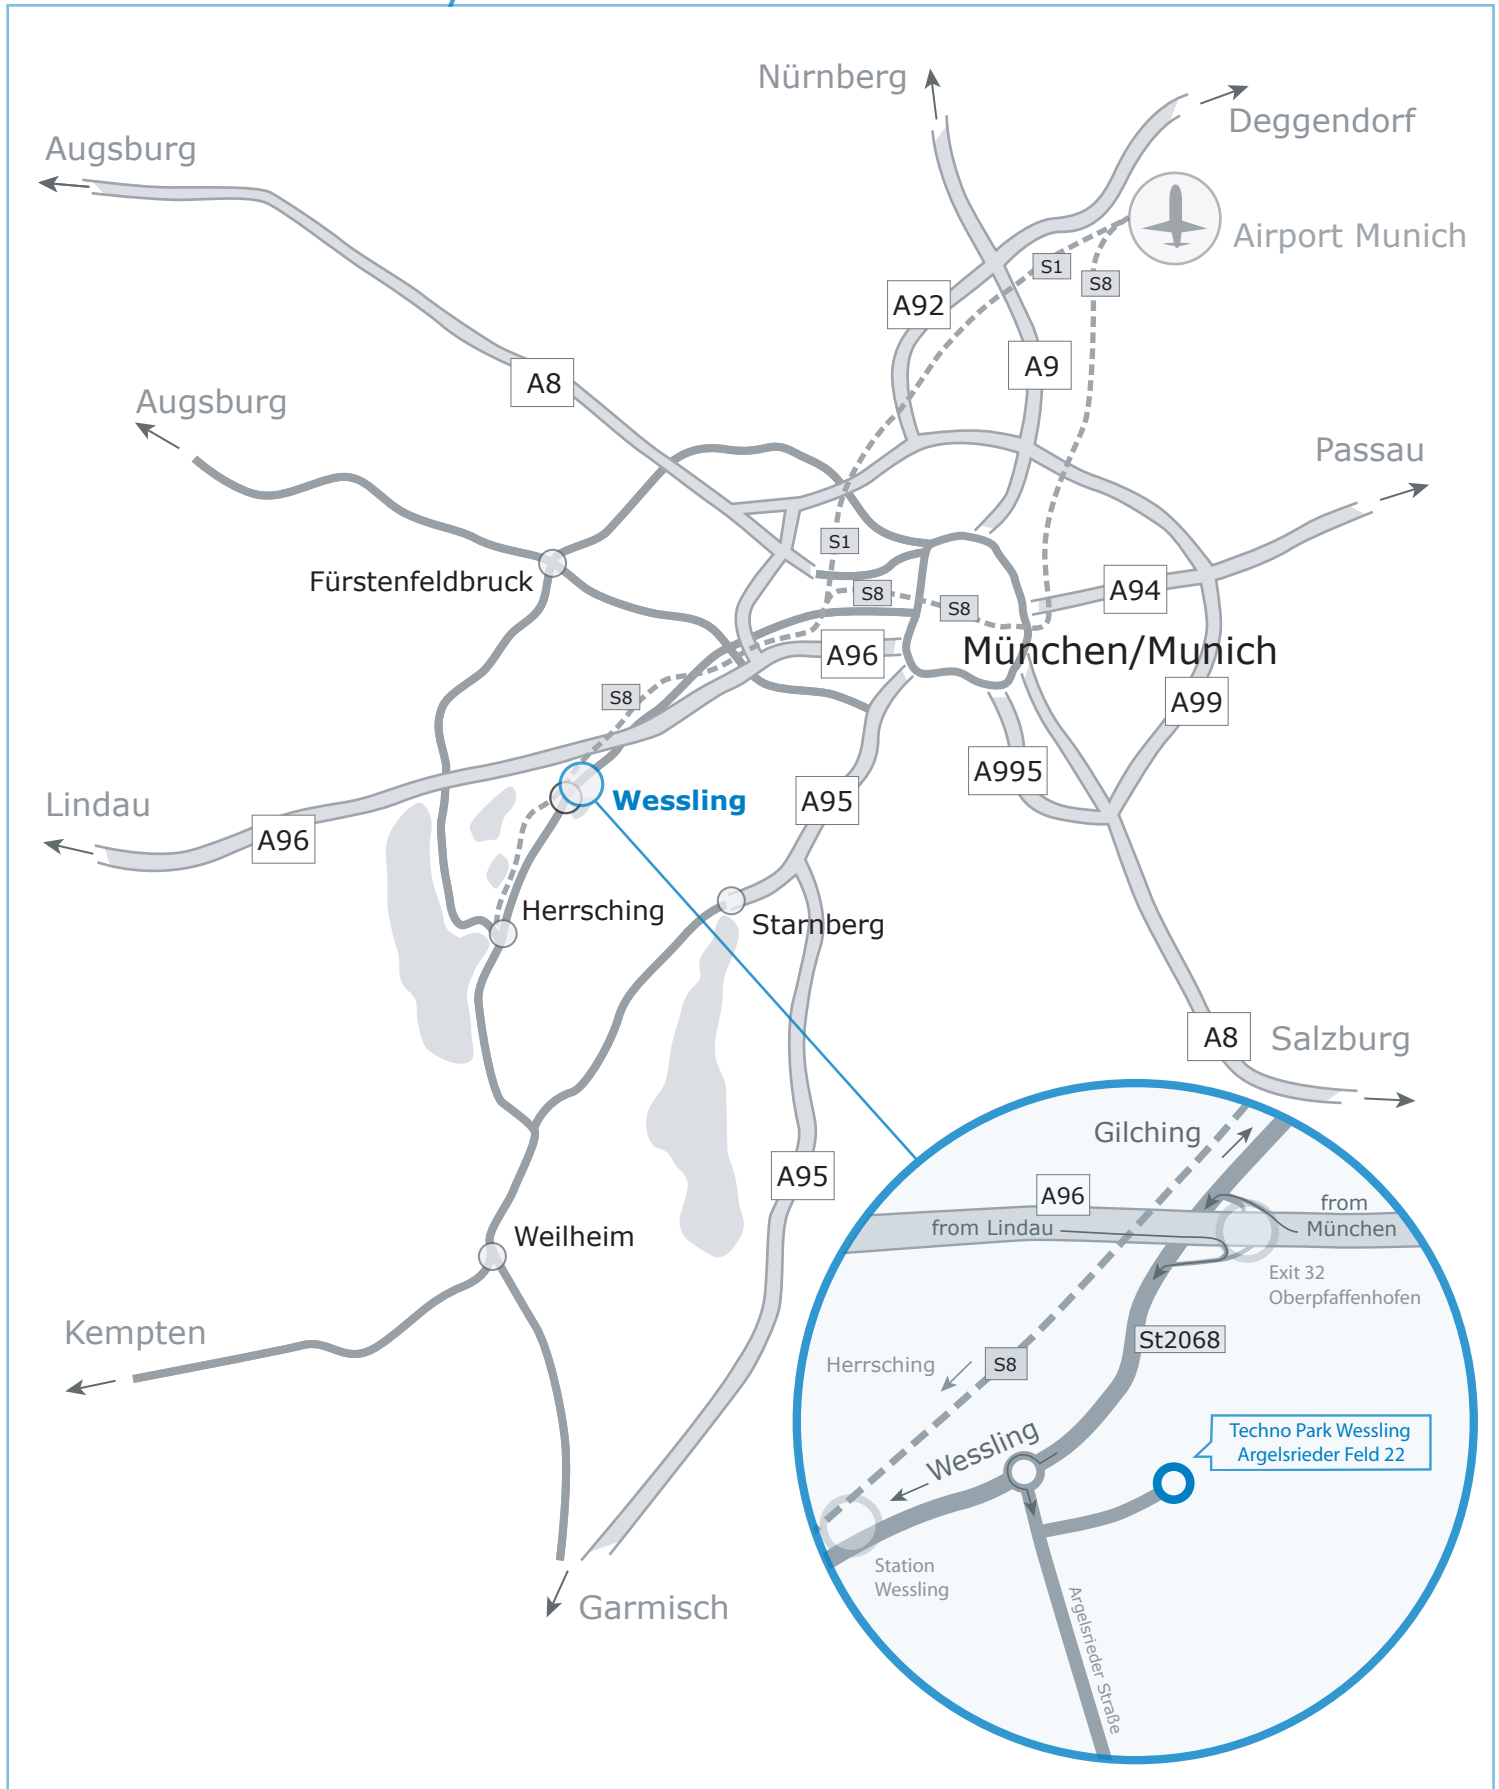

## How to reach us by car

- Take the motorway Munich-Lindau A96
- Leave at exit 32 ‚Oberpaffenhofen‘
- At the next traffic light follow the sign to ‚Herrsching/Oberpaffenhofen/Wessling‘
- Follow the street and take the second exit at the roundabout
- After the ‚ALDI‘ supermarket turn left into the street ‚Argelsrieder Feld‘
- Follow this street until the end